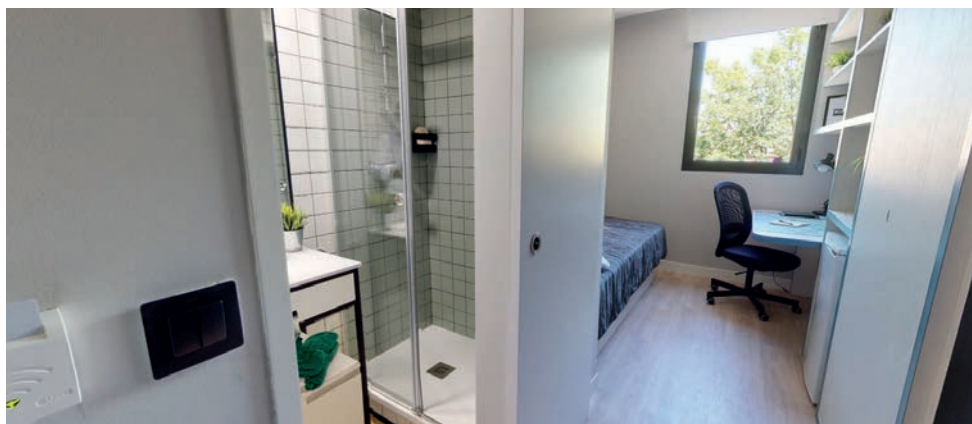

Habitación individual

Single room