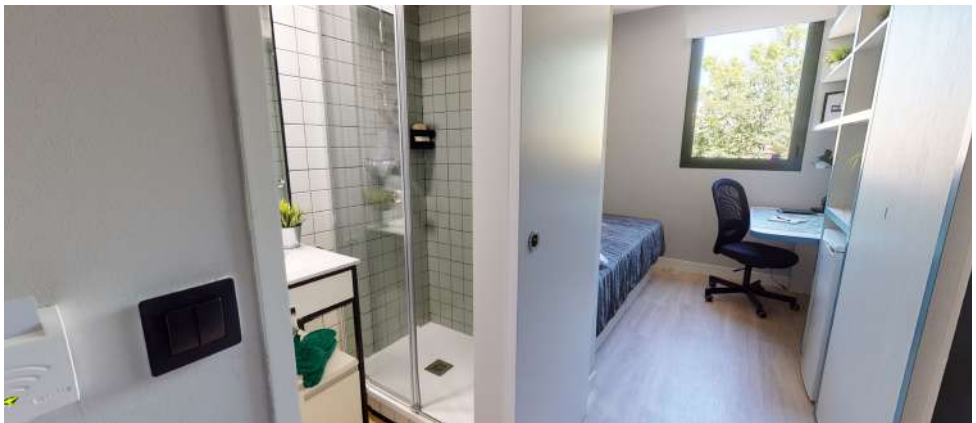

Habitación individual
Single room