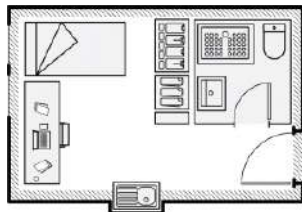

· Located in Salamanca neighbourhood.

—
C/ Claudio Coello, 141
28006 Madrid

+34 910 380 008

claudiocoello@resa.es

Habitación individual / Estudio individual con cocina

Single room / Single studio with kitchen